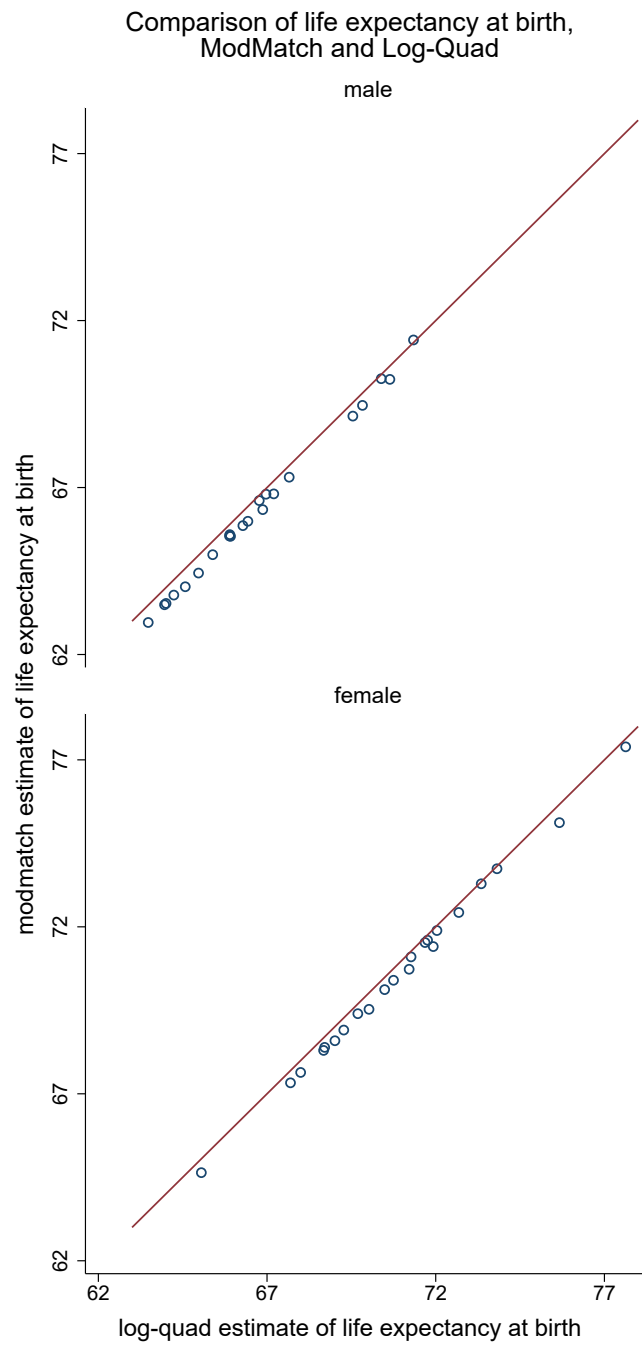

## Appendix 4A: Correspondence between Log-Quad and Mod-Match estimates for life expectancy at birth

## Appendix 4B: Correspondence between Log-Quad and Mod-Match estimates

### Mortality rates, Female, ages 30-70, ModMatch & LogQuad

#### Mortality rates, Male, ages 30-70, ModMatch & LogQuad