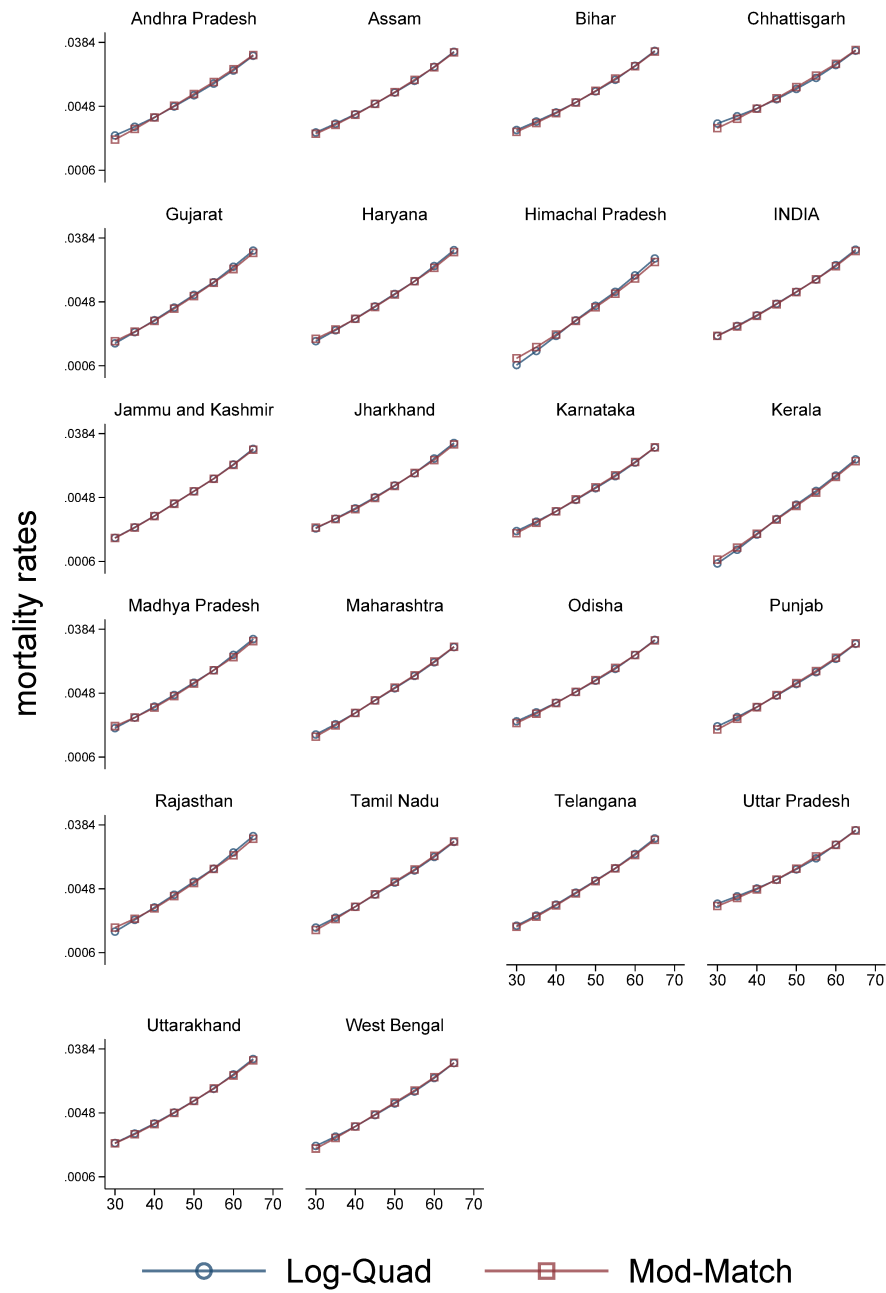

## Appendix 4A: Correspondence between Log-Quad and Mod-Match estimates for life expectancy at birth

## Appendix 4B: Correspondence between Log-Quad and Mod-Match estimates

### Mortality rates, Female, ages 30-70, ModMatch & LogQuad

#### Mortality rates, Male, ages 30-70, ModMatch & LogQuad