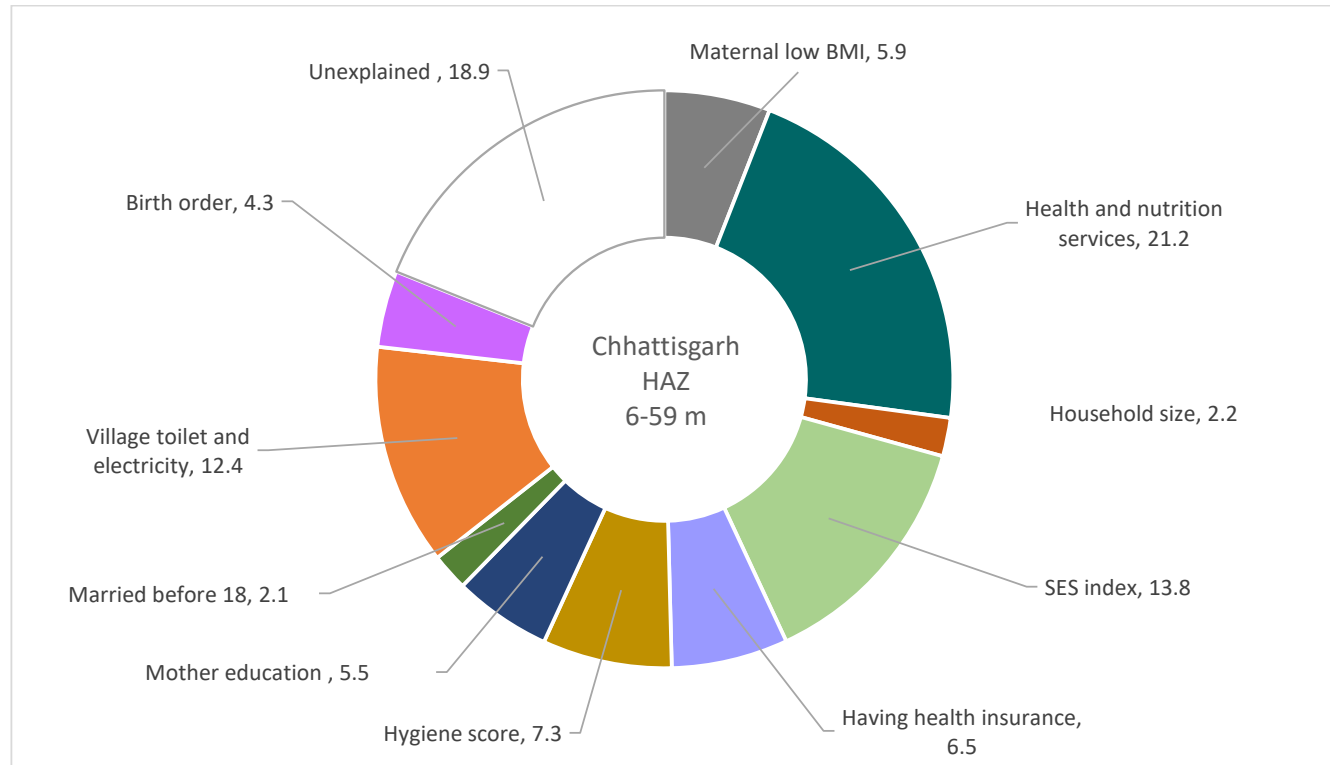

Supplemental Figure 1. Factors contributing to the changes in height-for-age z-score (HAZ) in Chhattisgarh between 2006-2016¹

Notes: ¹Values are percent shares of the change