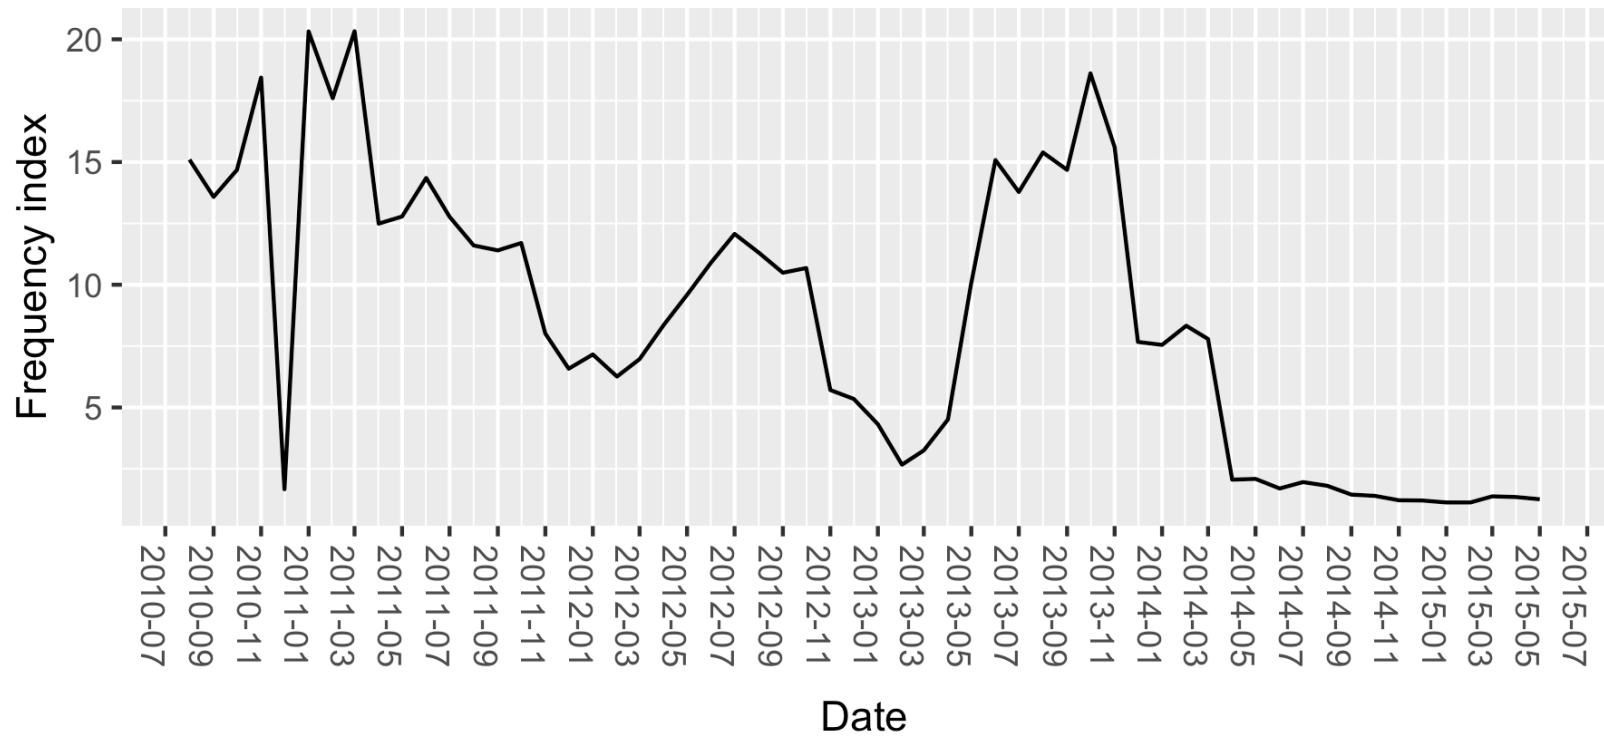

### 2A: Monthly Electricity Outage Frequency

### 2B: Monthly Electricity Outage Duration